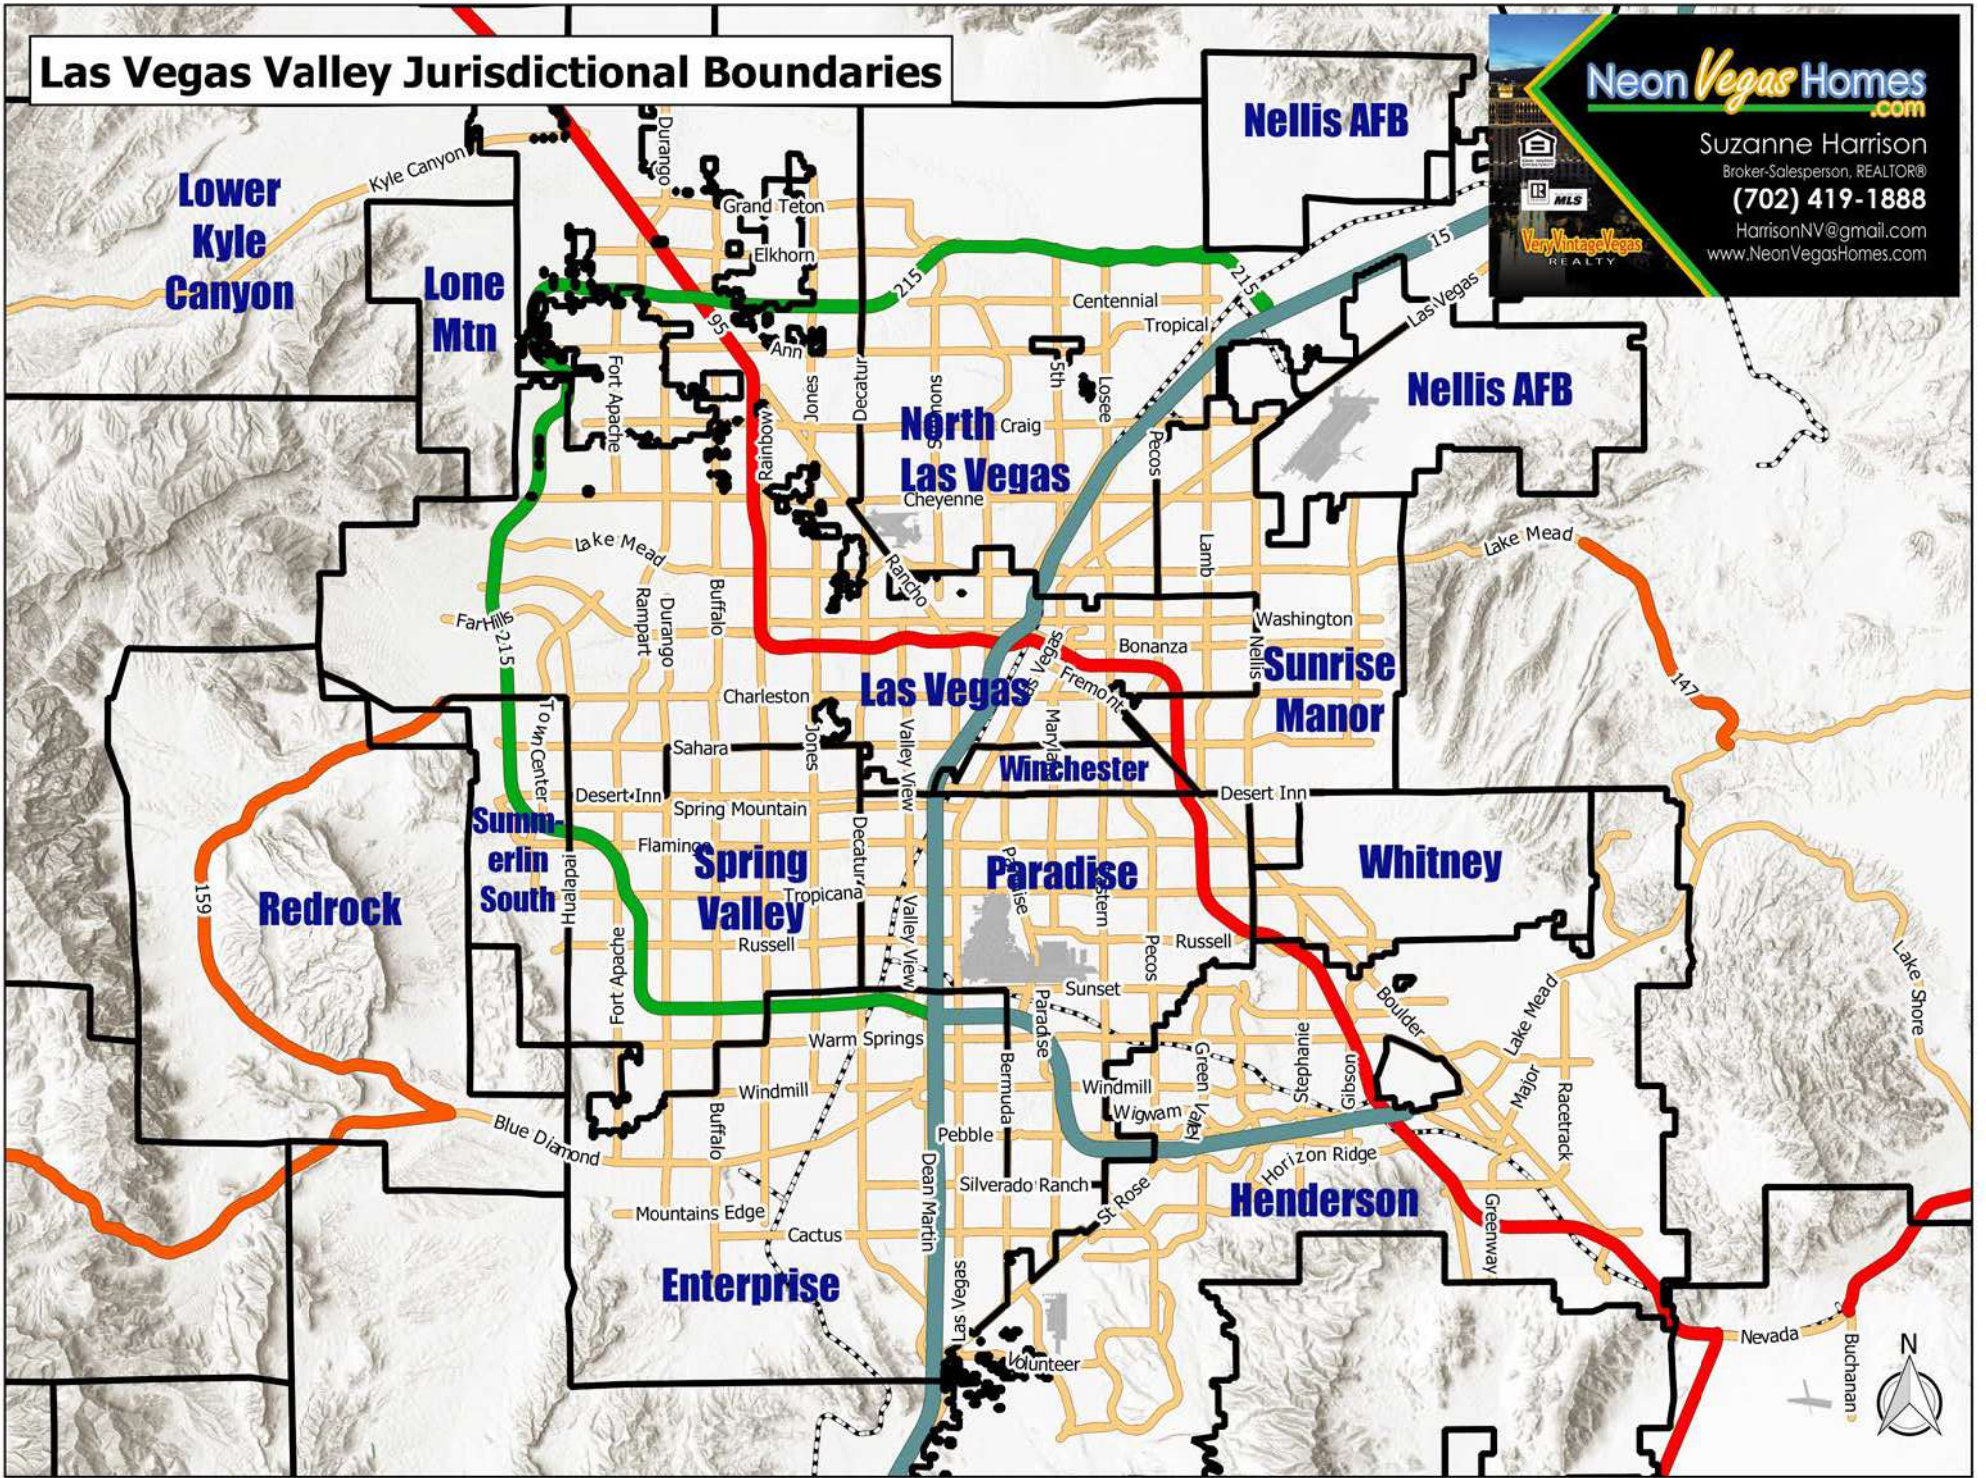

Las Vegas Valley Jurisdictional Boundaries

Neon Vegas Homes
.com

Suzanne Harrison
Broker-Salesperson, REALTOR®
(702) 419-1888
HarrisonNV@gmail.com
www.NeonVegasHomes.com

Created using QGIS. Data Sources: Clark County, Google, Bing, ESRI, USGS