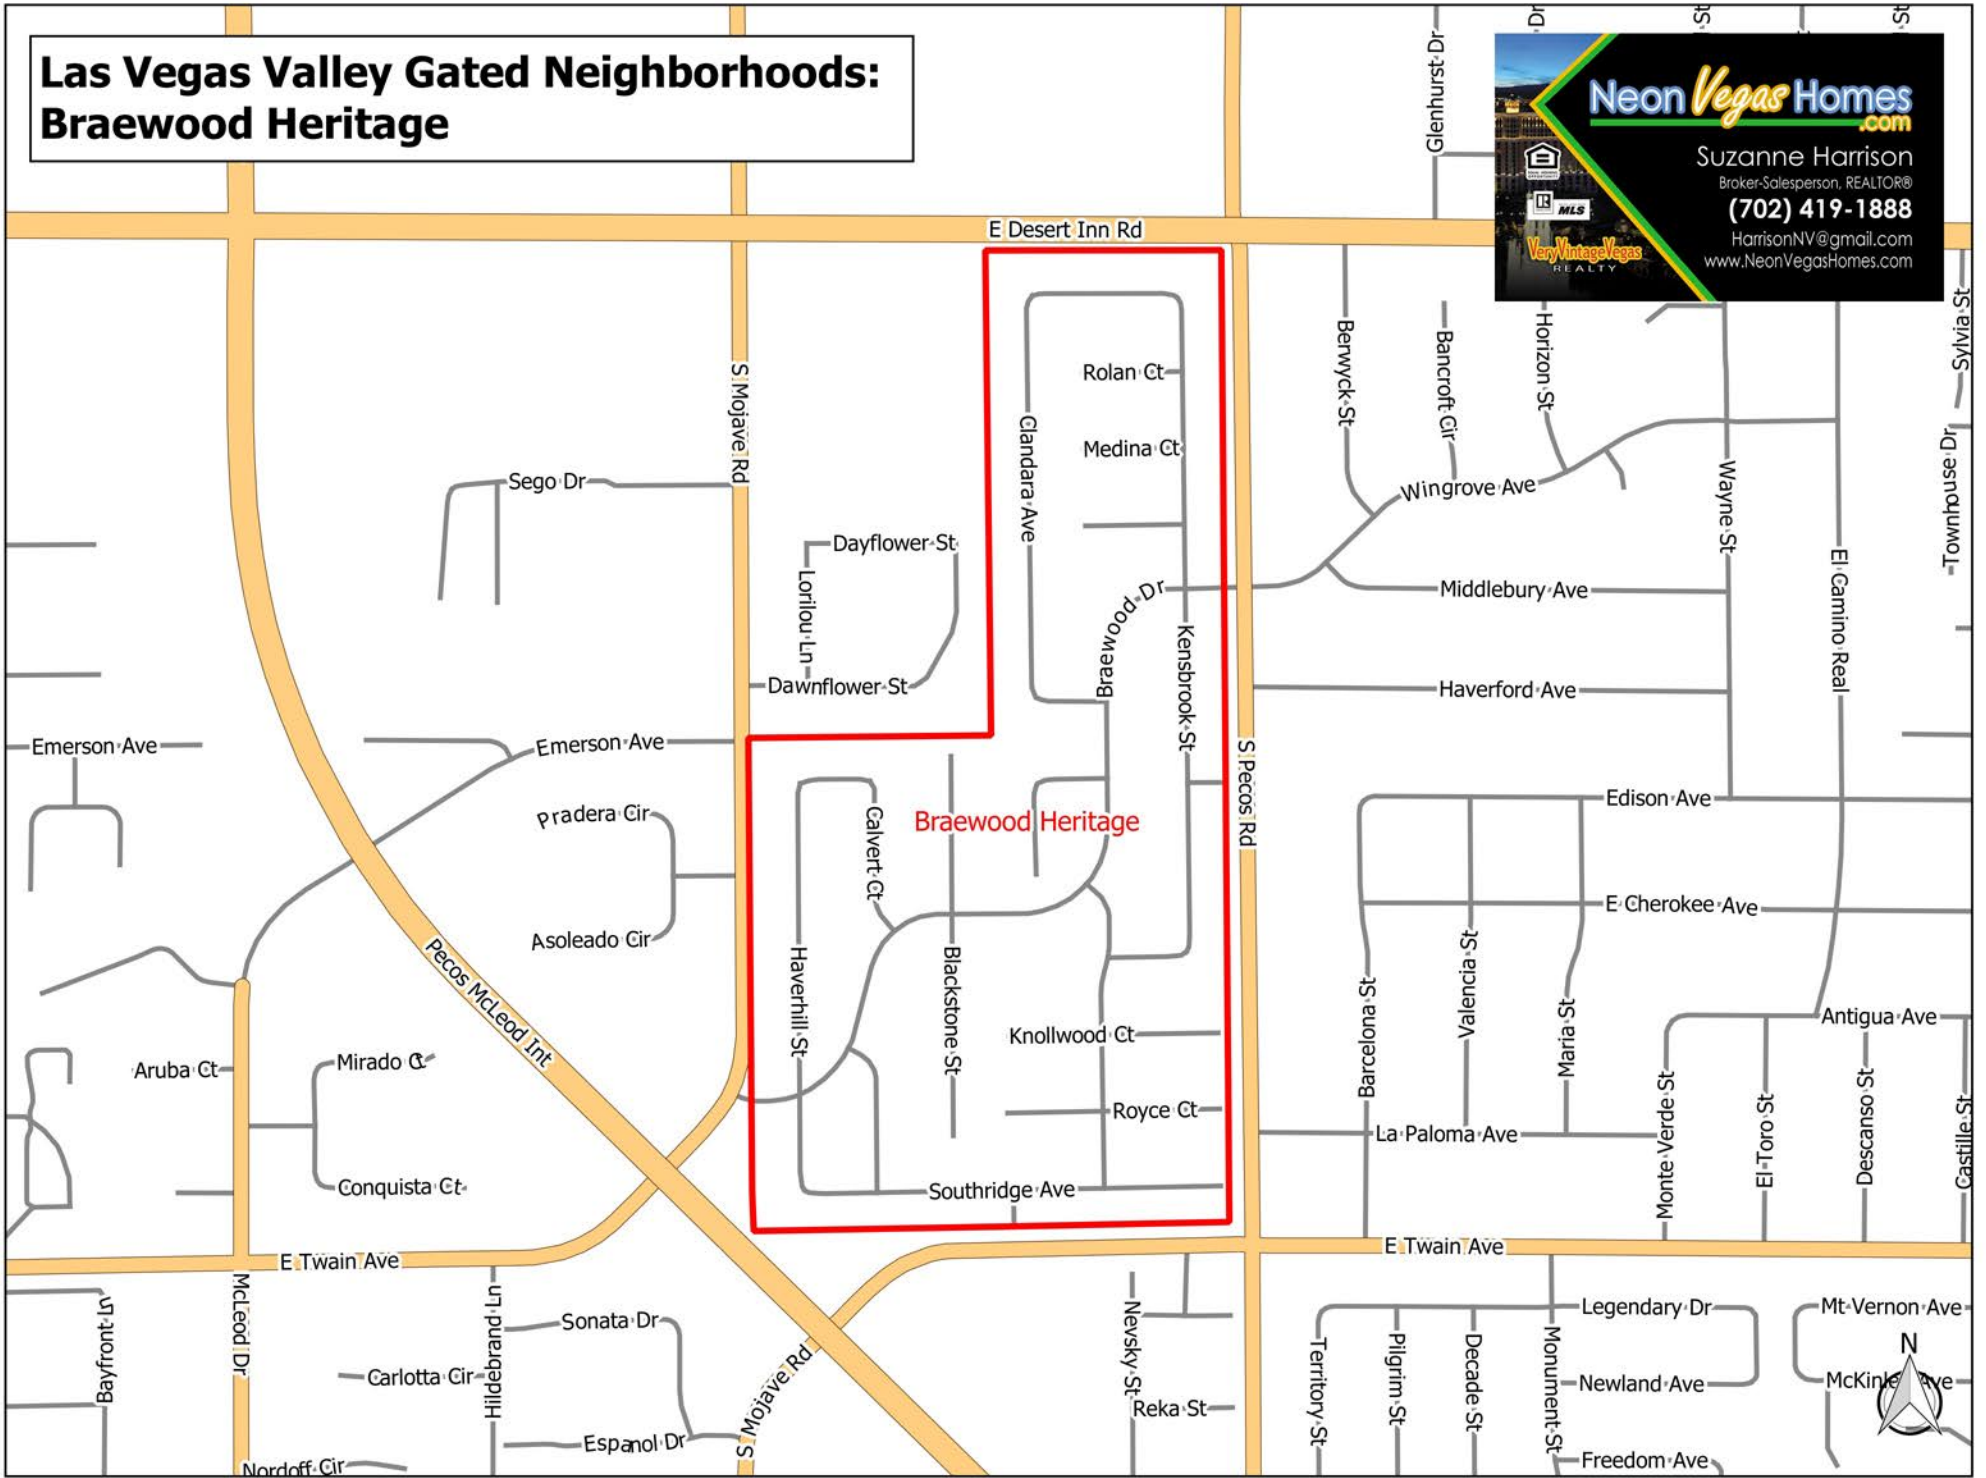

Las Vegas Valley Gated Neighborhoods: Braewood Heritage

Neon Vegas Homes
.com
Suzanne Harrison
Broker-Salesperson, REALTOR®
(702) 419-1888
HarrisonNV@gmail.com
www.NeonVegasHomes.com

Created using QGIS. Data Sources: Clark County, Google, Bing, ESRI, USGS